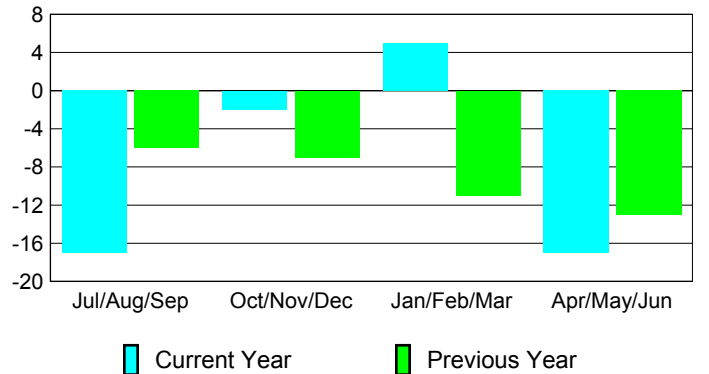

Gender Comparison 2008-2009

Male

Female