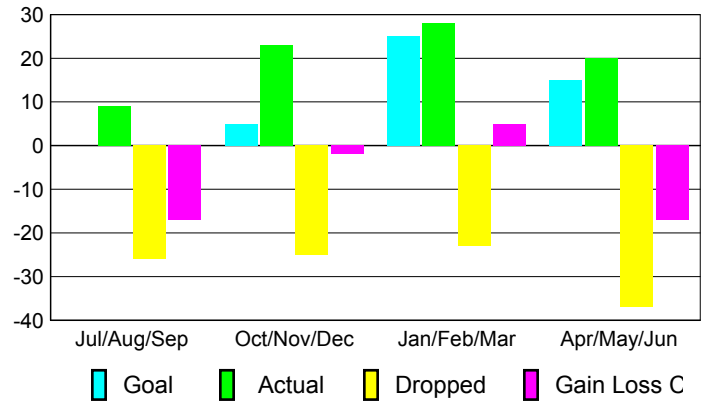

Membership Results 2008-2009

Goal, New, Dropped, Gain/Loss

Comparison of Membership Gain/Loss

Current Year Compared to the Previous Year