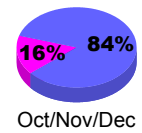

Gender Comparison 2008-2009